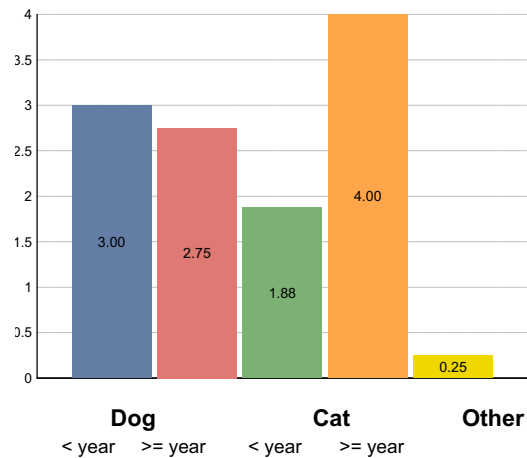

State: **Washington**

231
SpokAnimal C.A.R.E.

does not include your shelter's data

does not include your shelter's data

	Your Shelter					State (20 organizations)					National (967 organizations)				
	Dog		Cat		Other	Dog		Cat		Other	Dog		Cat		Other
	< year	>= year	< year	>= year		< year	>= year	< year	>= year		< year	>= year	< year	>= year	
Avg Length of Stay by Intake															
Clinic	0d	11d	0d	0d	0d	0d	1d	0d	0d	0d	3d	3d	2d	1d	4d
Owner/Guardian Surrende	7d	1d	5d	1d	0d	7d	7d	10d	8d	15d	8d	7d	9d	7d	19d
Return	0d	1d	0d	19d	0d	7d	8d	2d	15d	21d	7d	9d	7d	11d	19d
Seized	0d	0d	0d	0d	0d	0d	4d	0d	0d	0d	1d	2d	7d	1d	5d
Service In	12d	6d	4d	9d	0d	8d	7d	5d	8d	2d	9d	8d	8d	6d	16d
Stray	5d	3d	6d	3d	1d	7d	6d	7d	5d	7d	9d	8d	10d	7d	15d
Transfer In	0d	0d	0d	0d	0d	8d	10d	12d	6d	17d	9d	8d	12d	8d	9d
Wildlife	0d	0d	0d	0d	1d	0d	0d	0d	0d	0d	0d	0d	0d	0d	4d
Total															
Avg Length of Stay	3d	3d	2d	4d	0d	5d	5d	5d	5d	8d	6d	6d	7d	5d	11d

Shelter Statistics -Avg Length of Stay for Outcome

Start Date: 01-August-2008

End Date: 31-August-2008

State: **Washington**

231
SpokAnimal C.A.R.E.

does not include your shelter's data

does not include your shelter's data