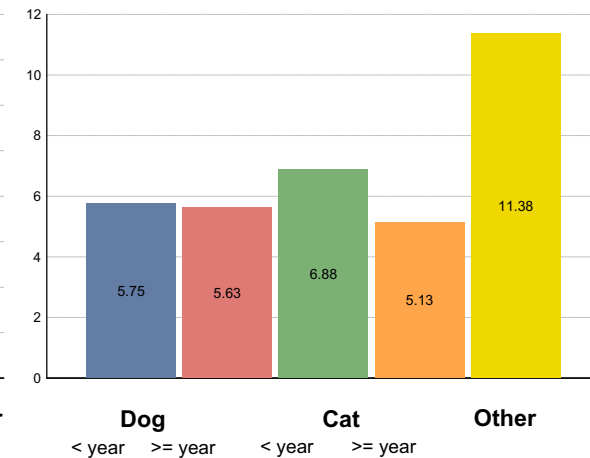

State: **Washington**

231
SpokAnimal C.A.R.E.

does not include your shelter's data

does not include your shelter's data

	Your Shelter					State (20 organizations)					National (967 organizations)				
	Dog		Cat		Other	Dog		Cat		Other	Dog		Cat		Other
	< year	>= year	< year	>= year		< year	>= year	< year	>= year		< year	>= year	< year	>= year	
Avg Length of Stay by Intake															
Clinic	0d	11d	0d	0d	0d	0d	1d	0d	0d	0d	3d	3d	2d	1d	4d
Owner/Guardian Surrende	7d	1d	5d	1d	0d	7d	7d	10d	8d	15d	8d	7d	9d	7d	19d
Return	0d	1d	0d	19d	0d	7d	8d	2d	15d	21d	7d	9d	7d	11d	19d
Seized	0d	0d	0d	0d	0d	0d	4d	0d	0d	0d	1d	2d	7d	1d	5d
Service In	12d	6d	4d	9d	0d	8d	7d	5d	8d	2d	9d	8d	8d	6d	16d
Stray	5d	3d	6d	3d	1d	7d	6d	7d	5d	7d	9d	8d	10d	7d	15d
Transfer In	0d	0d	0d	0d	0d	8d	10d	12d	6d	17d	9d	8d	12d	8d	9d
Wildlife	0d	0d	0d	0d	1d	0d	0d	0d	0d	0d	0d	0d	0d	0d	4d
Total															
Avg Length of Stay	3d	3d	2d	4d	0d	5d	5d	5d	5d	8d	6d	6d	7d	5d	11d

Shelter Statistics -Avg Length of Stay for Outcome

Start Date: 01-August-2008

End Date: 31-August-2008

State: **Washington**

231
SpokAnimal C.A.R.E.

does not include your shelter's data

does not include your shelter's data