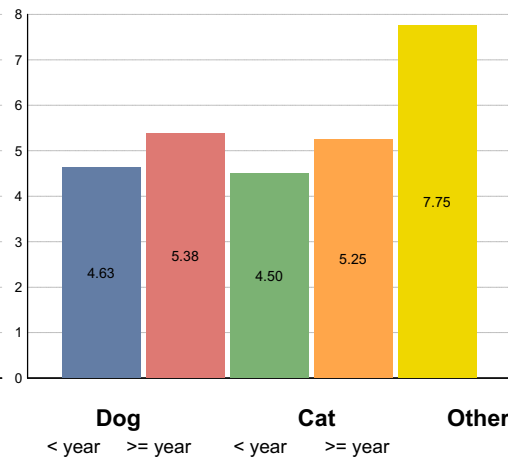

State: **Washington**

231
SpokAnimal C.A.R.E.

does not include your shelter's data

does not include your shelter's data

	Your Shelter					State (20 organizations)					National (967 organizations)				
	Dog		Cat		Other	Dog		Cat		Other	Dog		Cat		Other
	< year	>= year	< year	>= year		< year	>= year	< year	>= year		< year	>= year	< year	>= year	
Avg Length of Stay by Intake															
Clinic	0d	11d	0d	0d	0d	0d	1d	0d	0d	0d	3d	3d	2d	1d	4d
Owner/Guardian Surrende	7d	1d	5d	1d	0d	7d	7d	10d	8d	15d	8d	7d	9d	7d	19d
Return	0d	1d	0d	19d	0d	7d	8d	2d	15d	21d	7d	9d	7d	11d	19d
Seized	0d	0d	0d	0d	0d	0d	4d	0d	0d	0d	1d	2d	7d	1d	5d
Service In	12d	6d	4d	9d	0d	8d	7d	5d	8d	2d	9d	8d	8d	6d	16d
Stray	5d	3d	6d	3d	1d	7d	6d	7d	5d	7d	9d	8d	10d	7d	15d
Transfer In	0d	0d	0d	0d	0d	8d	10d	12d	6d	17d	9d	8d	12d	8d	9d
Wildlife	0d	0d	0d	0d	1d	0d	0d	0d	0d	0d	0d	0d	0d	0d	4d
Total															
Avg Length of Stay	3d	3d	2d	4d	0d	5d	5d	5d	5d	8d	6d	6d	7d	5d	11d

Shelter Statistics -Avg Length of Stay for Outcome

Start Date: 01-August-2008

End Date: 31-August-2008

State: **Washington**

231
SpokAnimal C.A.R.E.

does not include your shelter's data

does not include your shelter's data