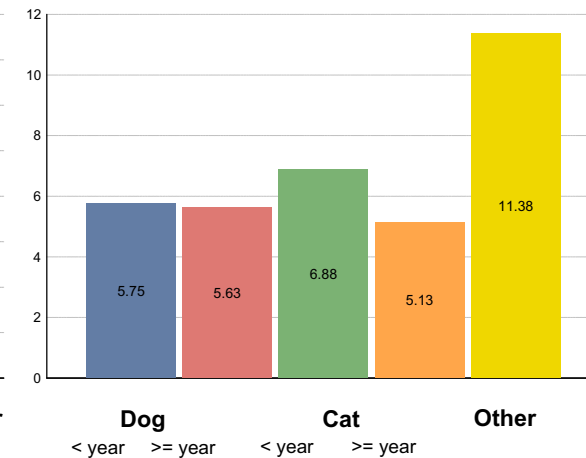

State: **Washington**

231
SpokAnimal C.A.R.E.

does not include your shelter's data

does not include your shelter's data

	Your Shelter					State (20 organizations)					National (967 organizations)				
	Dog		Cat		Other	Dog		Cat		Other	Dog		Cat		Other
	< year	>= year	< year	>= year		< year	>= year	< year	>= year		< year	>= year	< year	>= year	
Avg Length of Stay by Intake															
Clinic	0d	11d	0d	0d	0d	0d	1d	0d	0d	0d	3d	3d	2d	1d	4d
Owner/Guardian Surrende	7d	1d	5d	1d	0d	7d	7d	10d	8d	15d	8d	7d	9d	7d	19d
Return	0d	1d	0d	19d	0d	7d	8d	2d	15d	21d	7d	9d	7d	11d	19d
Seized	0d	0d	0d	0d	0d	0d	4d	0d	0d	0d	1d	2d	7d	1d	5d
Service In	12d	6d	4d	9d	0d	8d	7d	5d	8d	2d	9d	8d	8d	6d	16d
Stray	5d	3d	6d	3d	1d	7d	6d	7d	5d	7d	9d	8d	10d	7d	15d
Transfer In	0d	0d	0d	0d	0d	8d	10d	12d	6d	17d	9d	8d	12d	8d	9d
Wildlife	0d	0d	0d	0d	1d	0d	0d	0d	0d	0d	0d	0d	0d	0d	4d
Total															
Avg Length of Stay	3d	3d	2d	4d	0d	5d	5d	5d	5d	8d	6d	6d	7d	5d	11d

Shelter Statistics -Avg Length of Stay for Outcome

Start Date: 01-August-2008

End Date: 31-August-2008

State: **Washington**

231
SpokAnimal C.A.R.E.

does not include your shelter's data

does not include your shelter's data